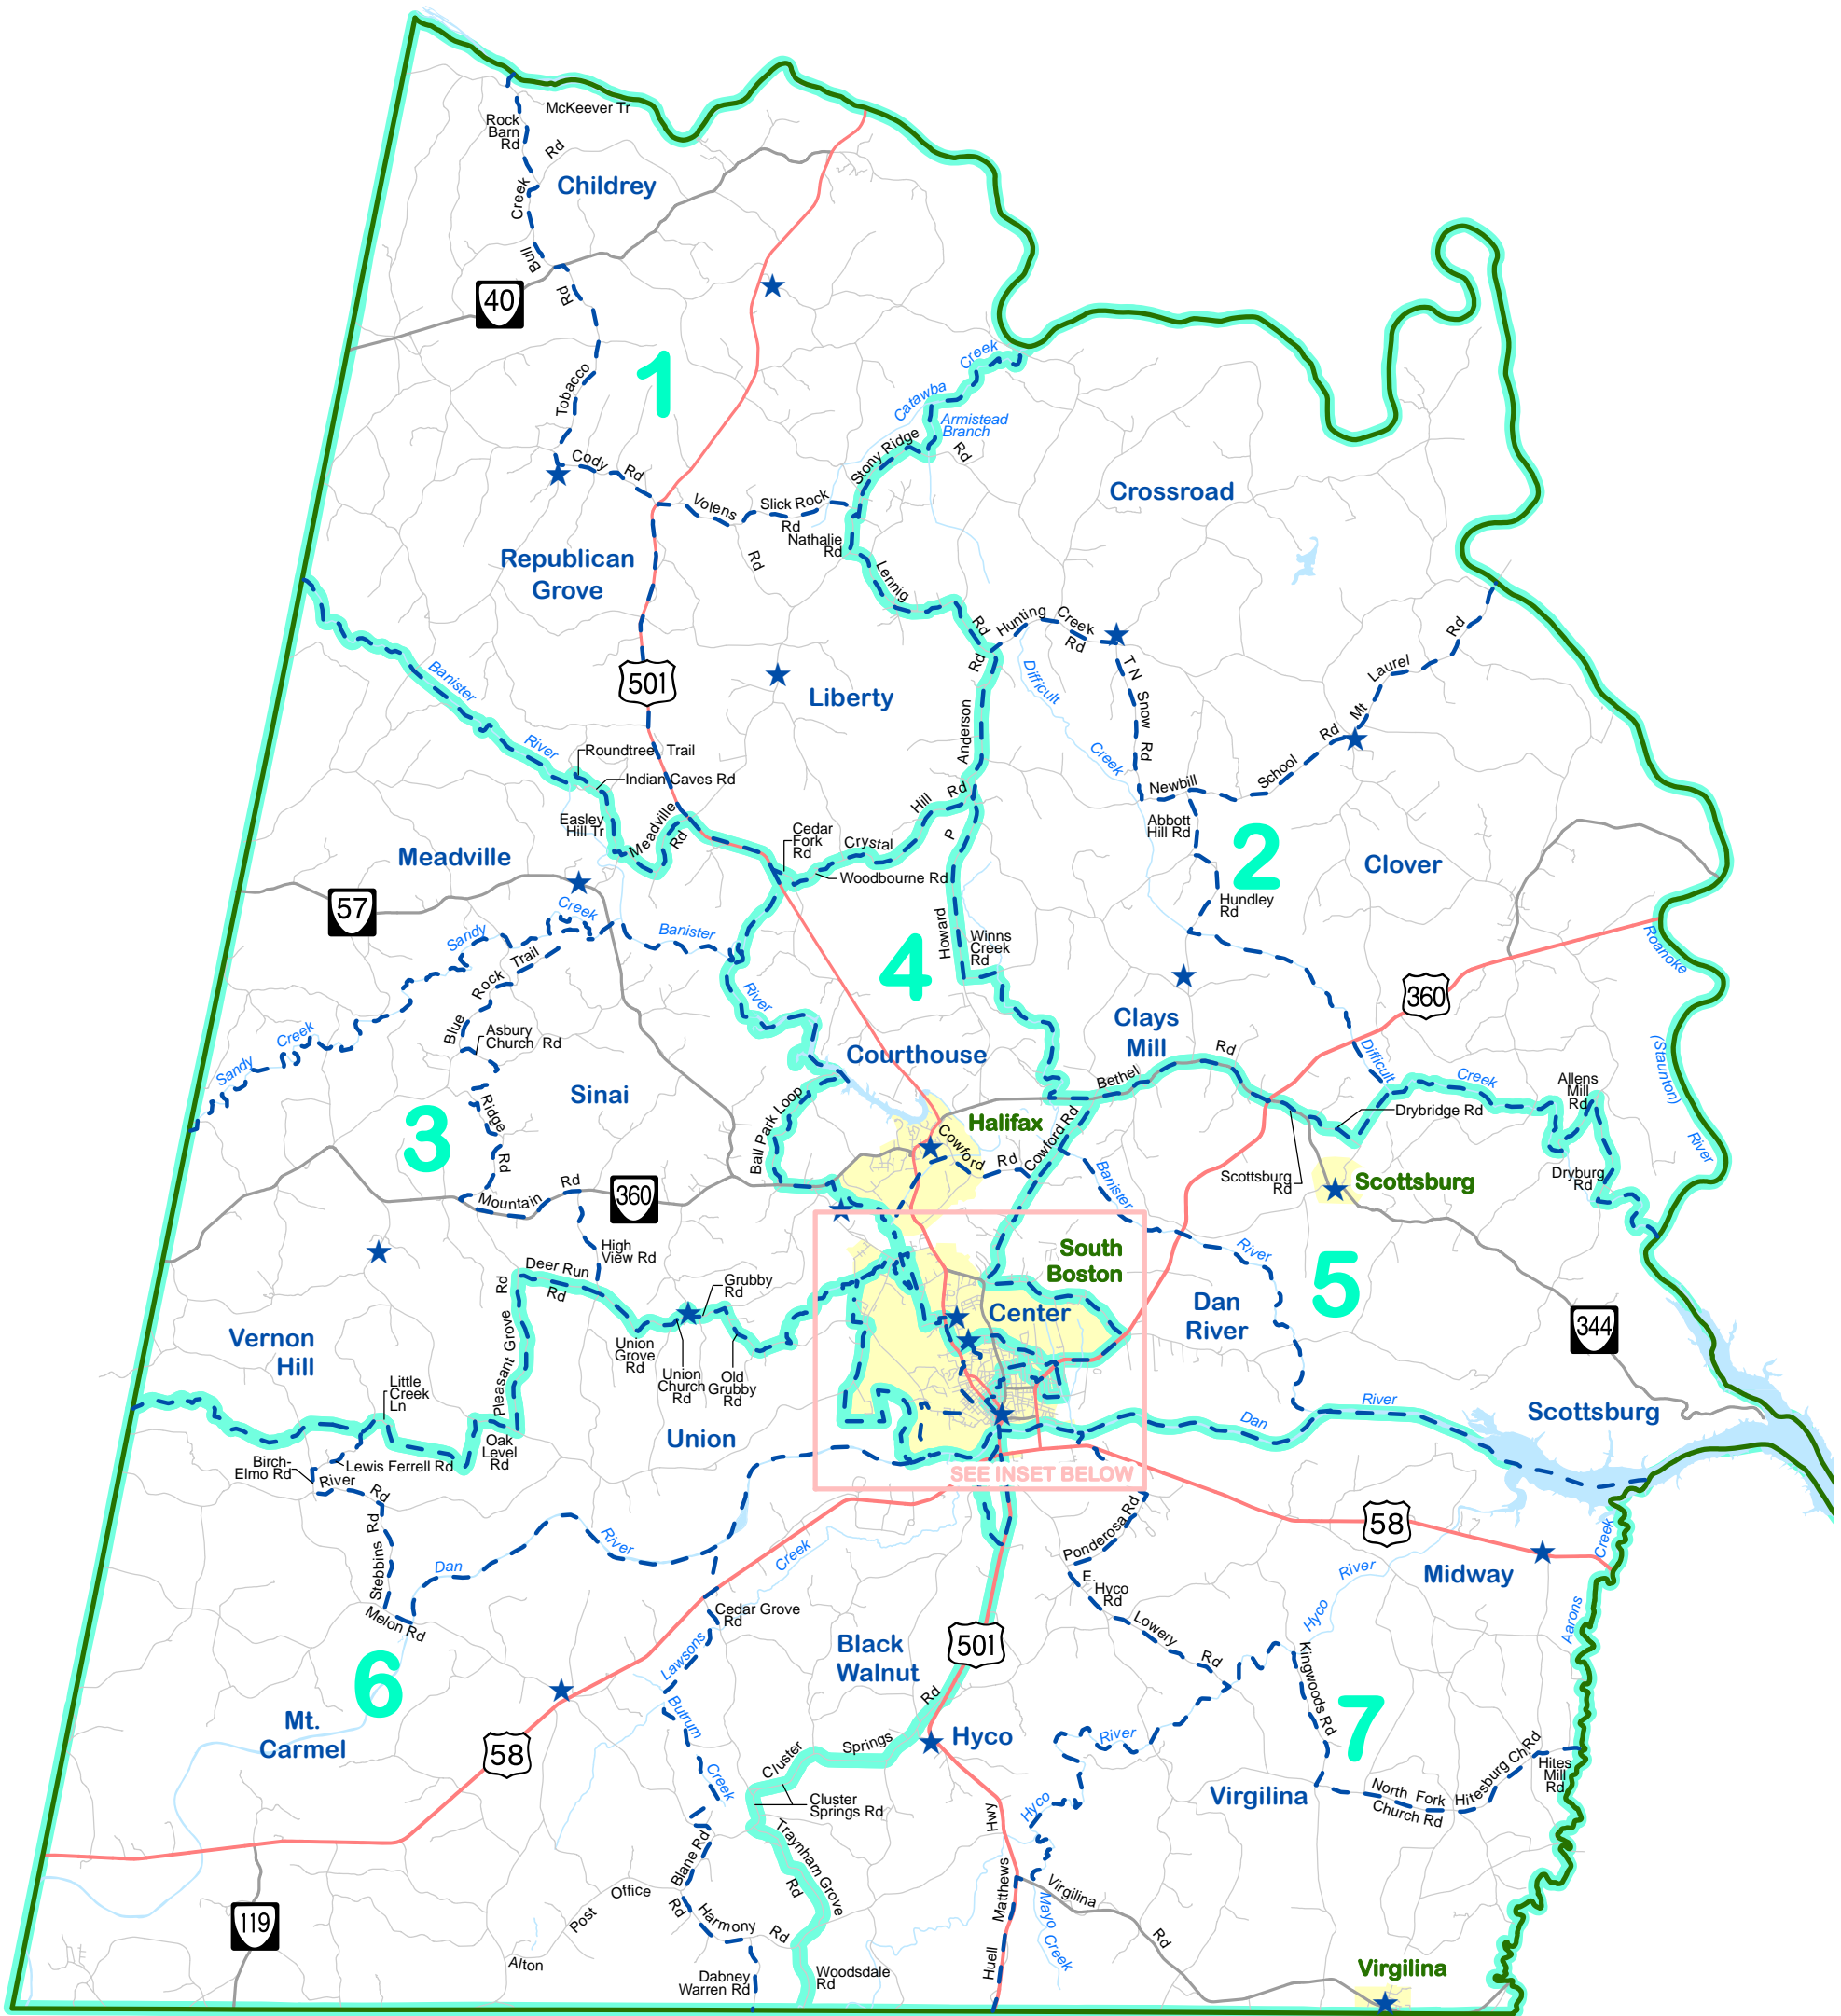

# Halifax County Voting Precincts

- ★ Polling Place
- - - Voting Precinct Boundary
- Secondary Roads
- US Highway
- Va. Primary Highway
- River / Creek
- Election District
- Town
- County

Map By: Southside Planning District Commission  
 Date: 9/28/10 Map #: 10203 aw